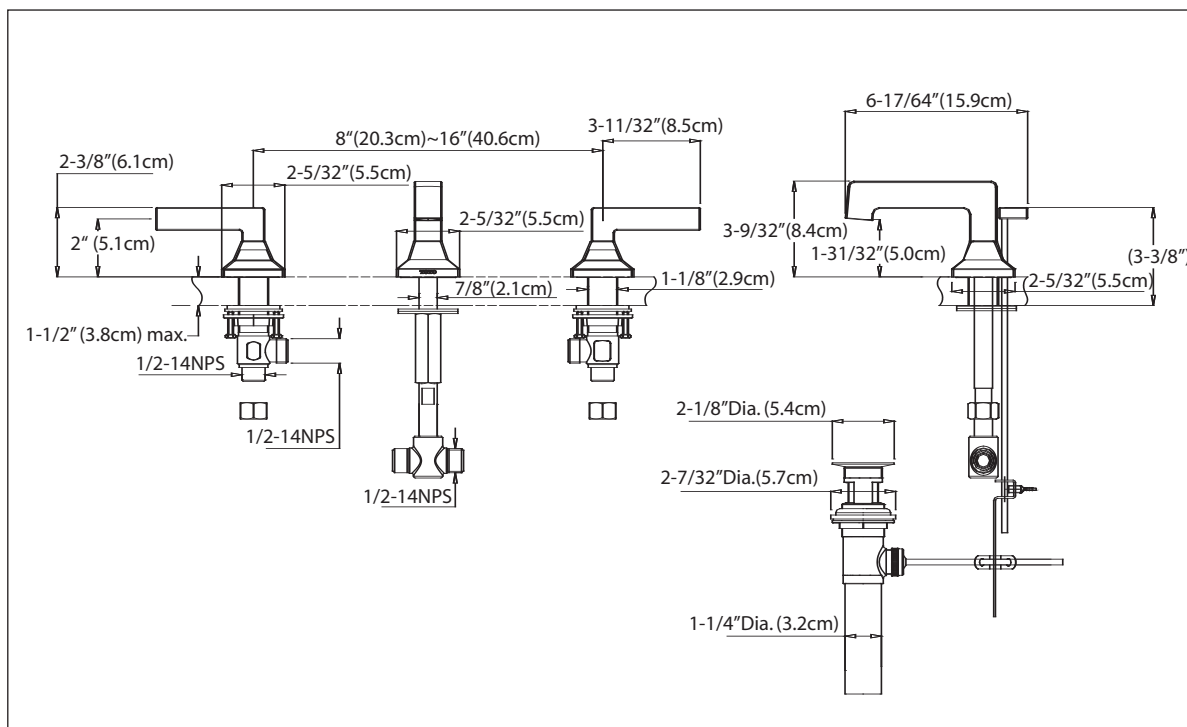

Decorative widespread lavatory faucet to match the Lloyd™ design suite. 2.2 gpm (8.3 lpm) maximum flow rate (Per regulation).

■ **TL930DDC**

Lloyd™ widespread lavatory faucet, polished chrome finish.

□ **TL930ddb**

Shipping Dimensions: **Individual**
14-1/4"L x 12-1/4"W
x 2-3/4"H

Case (Qty 6)
15"L x 12-3/4"W
x 18-1/8"H

■ CODES/STANDARDS

Complies with and exceeds the following standards:
ASME A112.18.1M
CSA B125
NSF 61

Listed by:
IAPMO/UPC, CSA, NSF and other municipalities

Meets the American Disabilities Act Guidelines and
ANSI A117.1

These dimensions and specifications are subject to change
without notice.

TL930DDC - Lloyd™ Widespread Lavatory Faucet