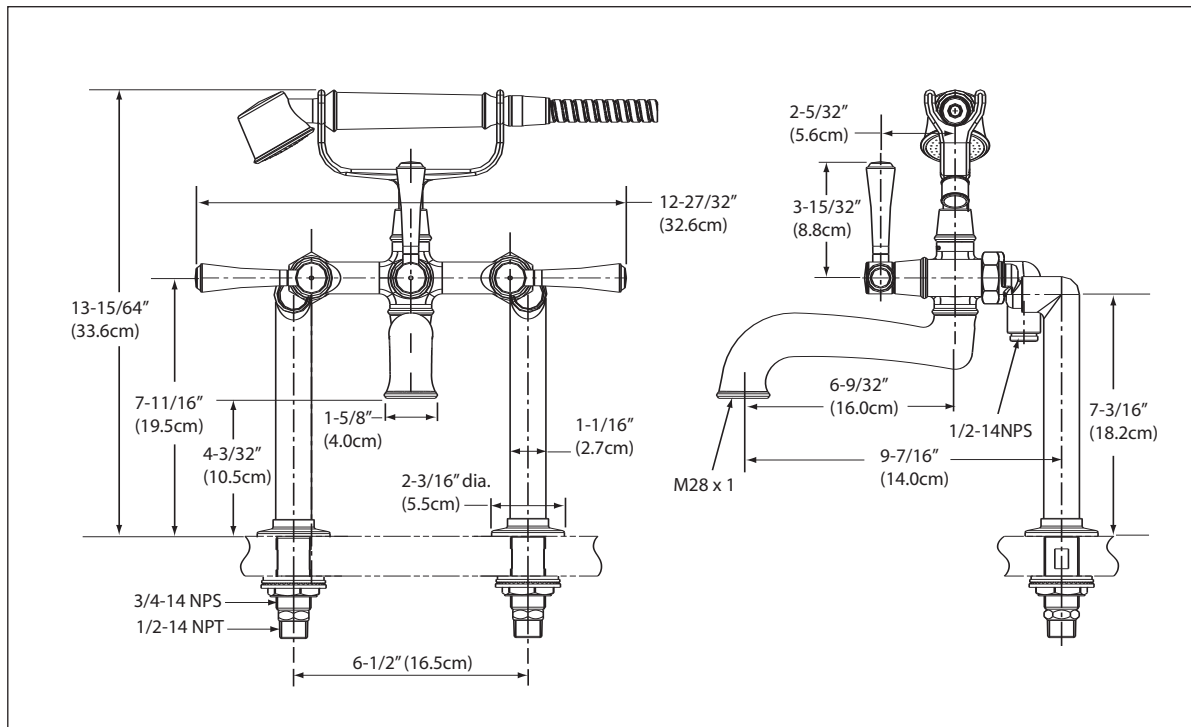

TB784DDC

Clayton™ Deck-Mounted Bath Faucet

DESIGN

Designed to match our line of residential bathroom products, TOTO's® faucets complete any bathroom suite. Made from cast brass with washerless ceramic disk valve cartridges, these faucets are both durable and offer drip free performance.

SPECIFICATIONS

Warranty: Lifetime Limited Warranty (Residential use)
One Year (Commercial use)

Material: Cast Brass

Shipping Weight: **Individual** 17.5 lbs.
Case (Qty 3) 53 lbs.

Shipping Dimensions: **Individual**
12-3/4"L x 10-3/4"W
x 10-1/2"H

Case (Qty 3)
33-3/4"L x 13-1/2"W
x 11-1/2"H

CODES/STANDARDS

Complies with and exceeds the following standards:
ASME A112.18.1M
CSA B125

Listed by:
IAPMO/UPC, CSA, and other municipalities

These dimensions and specifications are subject to change without notice.

TB784DDC - Clayton™ Deck-Mounted Bath Faucet

TOTO®

TOTO® U.S.A., INC. • 1155 Southern Road, Morrow, GA 30260
Tel. (888) 295-8134 • Fax. (770) 282-8701 • www.totousa.com

Printed in U.S.A. © TOTO® LTD. 09/04 #J10020

Printed on recycled paper

REV 09/04