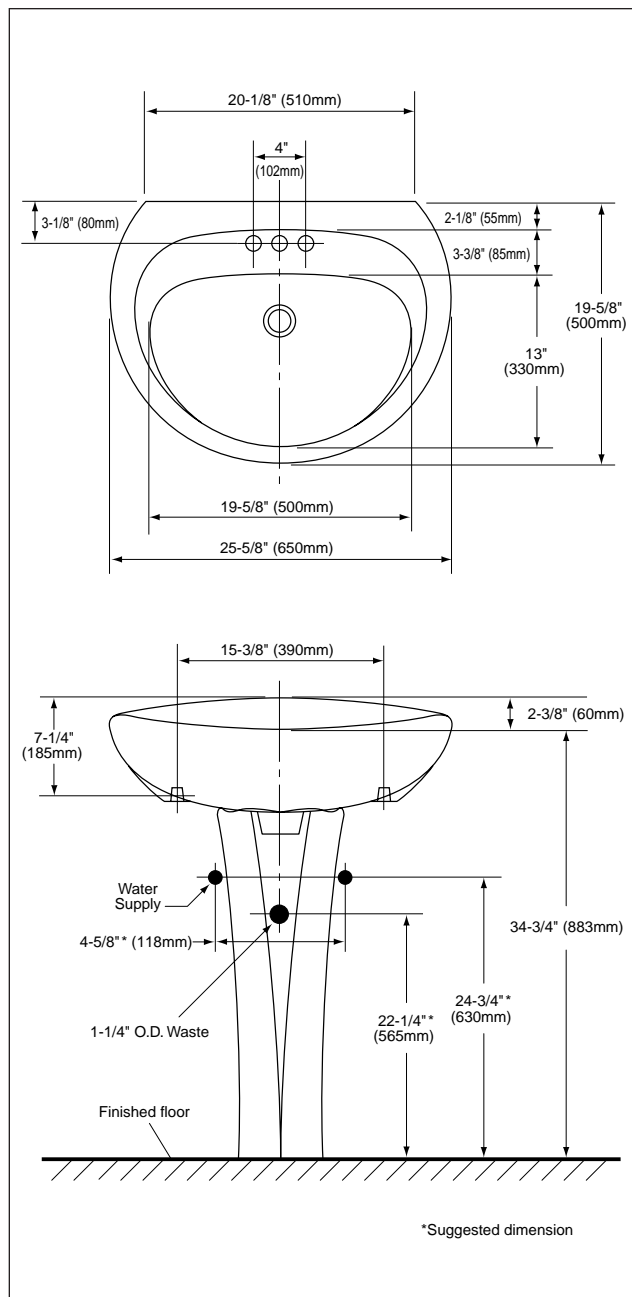

LPT620N

Dorian Pedestal Lavatory

DESIGN

With gentle curves and statuesque design, this beautiful Universal Height pedestal lavatory is designed to match the Dorian toilet suite. Durable vitreous china offers years of quality use.

SPECIFICATIONS

Waste: 1-1/4" O.D.
Size: 25-5/8"W x 19-5/8"D
Basin: 19-5/8"W x 13"D
Height: Floor to Rim 34-3/4"
Warranty: Five Year Limited Warranty
Material: Vitreous China

Shipping Weight: **LT620 / LT620.4 / LT620.8**
47.3 lbs
PT620N
26.8 lbs.

Shipping Dimensions: **LT620 / LT620.4 / LT620.8**
20-7/8"L x 26-3/8"W x 9-7/8"H
PT620N
10-1/4"L x 8-7/8"W x 30-1/8"H

Fixture dimensions and hydraulic performance meet or exceed ANSI/ASME standard A112.19.2M and CAN/CSA B 45 requirements.

Listing / Approvals: IAPMO/UPC, CSA, City of Los Angeles, State of Massachusetts, and others.

These dimensions and specifications are subject to change without notice.

LPT620.4N - Dorian Pedestal Lavatory