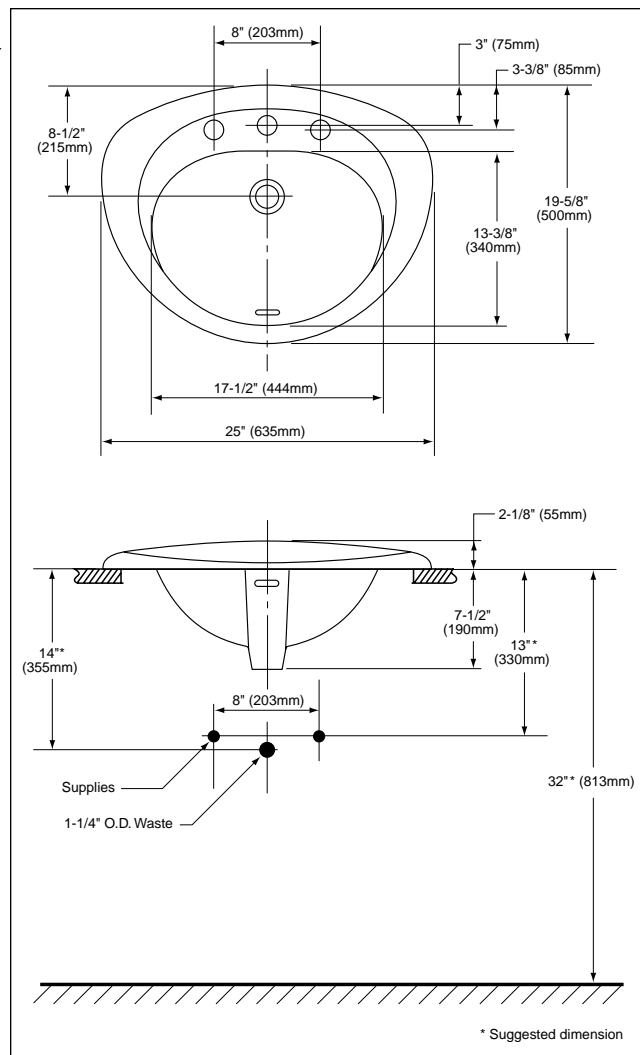

SPECIFICATIONS

Waste: 1-1/4" O.D.
 Size: 25"W x 19-5/8"D
 Basin: 17-1/2"W x 13-3/8"D
 Warranty: Five Year Limited Warranty
 Material: Vitreous china

Shipping Weight: **LT621 / LT621.4 / LT621.8**
 23 lbs.

Shipping Dimensions: **LT621 / LT621.4 / LT621.8**
 21-1/4"L x 26-5/8"W x 10-5/8"H

Fixture dimensions and hydraulic performance meet or exceed ANSI/ASME standard A112.19.2M and CAN/CSA B 45 requirements.

Listing / Approvals: IAPMO/UPC, CSA, City of Los Angeles, State of Massachusetts, and others.

Meets the American Disabilities Act Guidelines and ANSI A117.1 requirements when countertop installed 864mm (34") from finished floor and lavatory installed 51mm (2") minimum from front edge.

These dimensions and specifications are subject to change without notice.

LT621.8 - Dorian Self-Rimming Lavatory