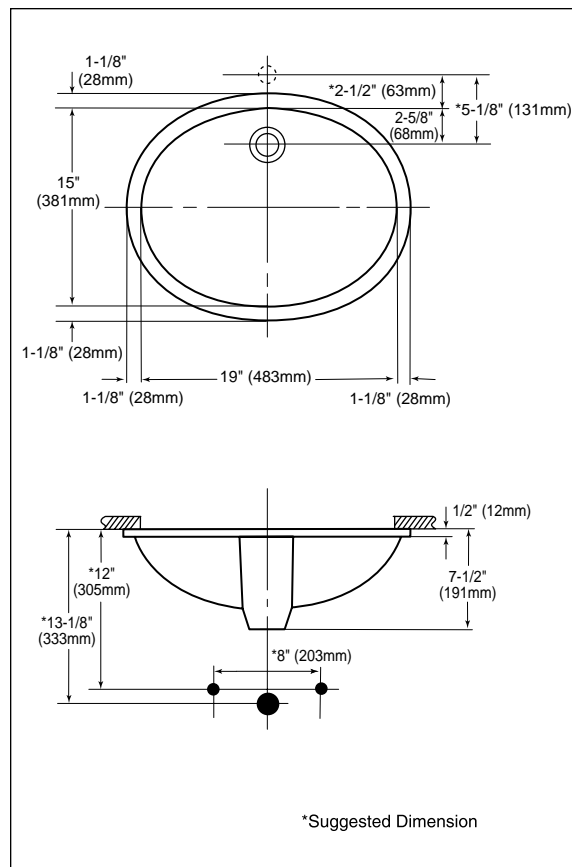

### SPECIFICATIONS

Waste: 1<sup>1</sup>/<sub>4</sub>" O.D.  
 Size: 21<sup>1</sup>/<sub>4</sub>"W x 17<sup>1</sup>/<sub>4</sub>"D  
 Basin: 19"W x 15"D  
 Material: Vitreous china  
 Warranty: One Year Limited Warranty  
 Shipping Weight: **LT587**  
 19.5 lbs.

Shipping Dimensions: **LT587**  
 18<sup>1</sup>/<sub>2</sub>"L x 22"W x 8<sup>1</sup>/<sub>8</sub>"H

Fixture dimensions meet ANSI/ASME standard A112.19.2M and CAN/CSA B 45 requirements.

Listing / Approvals: IAPMO/UPC, CSA, City of Los Angeles, State of Massachusetts, and others.

Meets the American Disabilities Act Guidelines and ANSI A117.1 requirements when countertop installed 864mm (34") from finished floor and lavatory installed 51mm (2") minimum from front edge.

These dimensions and specifications are subject to change without notice.