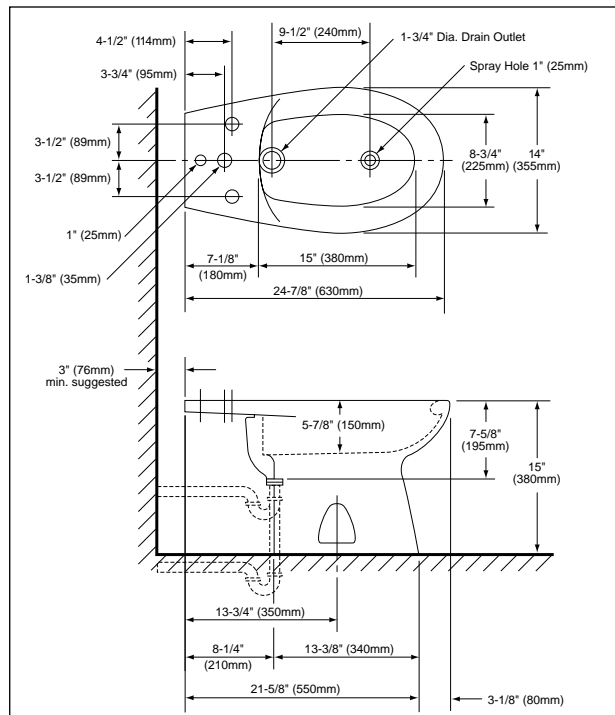

BT500B - Piedmont Bidet

TOTO®
Perfection by Design

TOTO U.S.A., INC. • 1155 Southern Road, Morrow, GA 30260
Tel. (770) 282-8686 • Fax. (770) 282-8701 • www.totousa.com
Printed in U.S.A. © TOTO LTD. X/01

Printed on recycled paper

REV 4/00