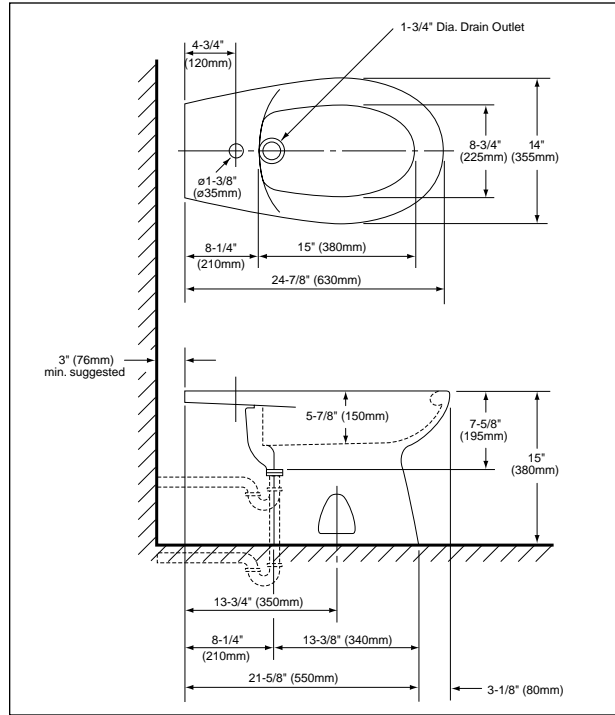

BT500A/BT500B Piedmont Bidet

DESIGN

Sleek, contemporary bidet with beautiful styling. Designed to coordinate with TOTO's many residential toilets and lavatories the Piedmont bidet complements any decor. Durable vitreous china offers years of quality use.

SPECIFICATIONS

Waste: 1-1/4" O.D.
Size: 24-7/8"L x 14"W
Height: 15"
Faucet: BT500A - For single hole, center set, deck mounted bidet faucet
BT500B - With flushing rim and vertical spray. Designed for deck mounted bidet faucet with diverter and vacuum breaker.
Warranty: Five Year Limited Warranty
Material: Vitreous China

Shipping Weight: **BT500A/BT500B**
38.7 lbs.

Shipping Dimensions:

BT500A/BT500B
28"L x 16-1/2"W x 16-7/8"H

Fixture dimensions and hydraulic performance meet or exceed ANSI/ASME standard A112.19.2M and CAN/CSA B 45 requirements.

Listing / Approvals: IAPMO/UPC, CSA, City of Los Angeles, State of Massachusetts, and others.

These dimensions and specifications are subject to change without notice.

BT500A - Piedmont Bidet