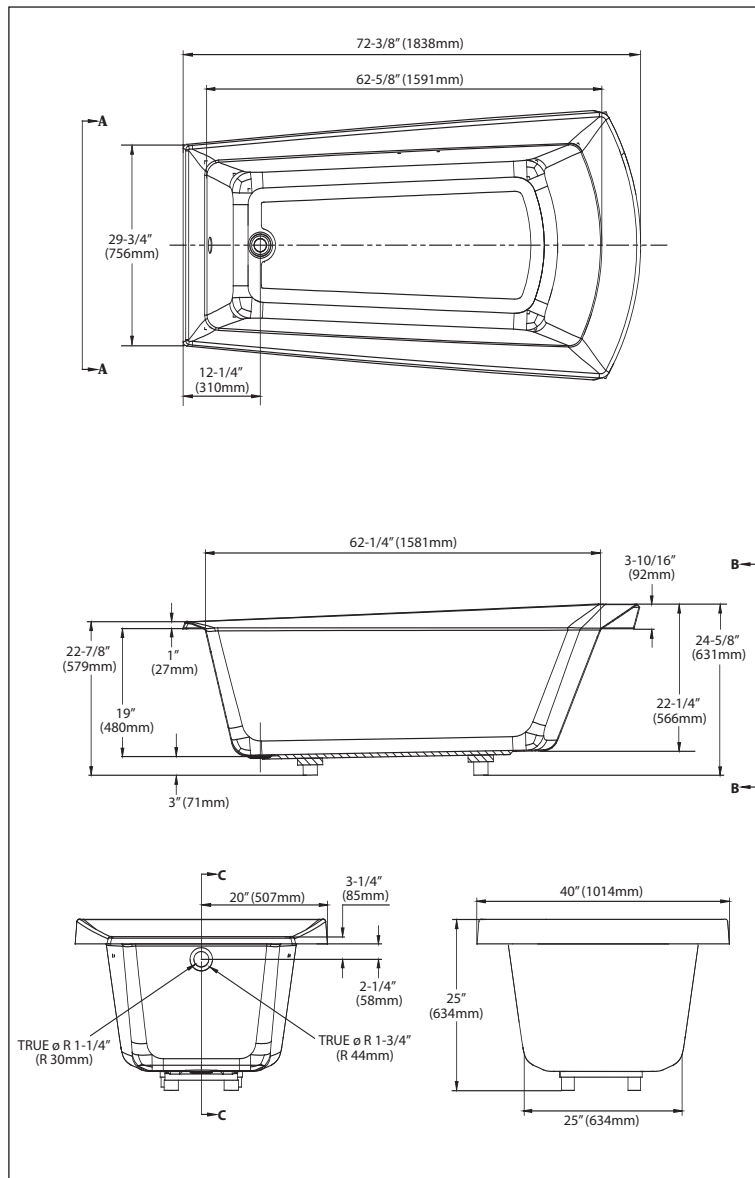

■ SPECIFICATIONS

Size: 72"L x 40"W

Depth: 22"

Bathing Well:

Basin area: 51-1/2" x 25"

Top area: 38-1/4" x 62-5/8"

Warranty: 5 Year Limited Warranty
on Acrylic Tub

Material: Cast Acrylic

Shipping Weight:

ABY964N
125 lbs.

Shipping Dimensions:

ABY964N
73"L x 43"W
x 26"H

Gallons:

ABA964N
98 gal. to overflow
50 min. operational capacity

Fixture meets C-UPC requirements.

*These dimensions and specifications are
subject to change without notice.*

*Use TOTO® cut template to assure rough
in dimensions.*

ABY964N - Soirée™ 6' Soaker Bathtub

TOTO®

TOTO® U.S.A., INC. • 1155 Southern Road, Morrow, GA 30260
Tel. (888) 295-8134 • Fax. (800) 699-4889 • www.totousa.com