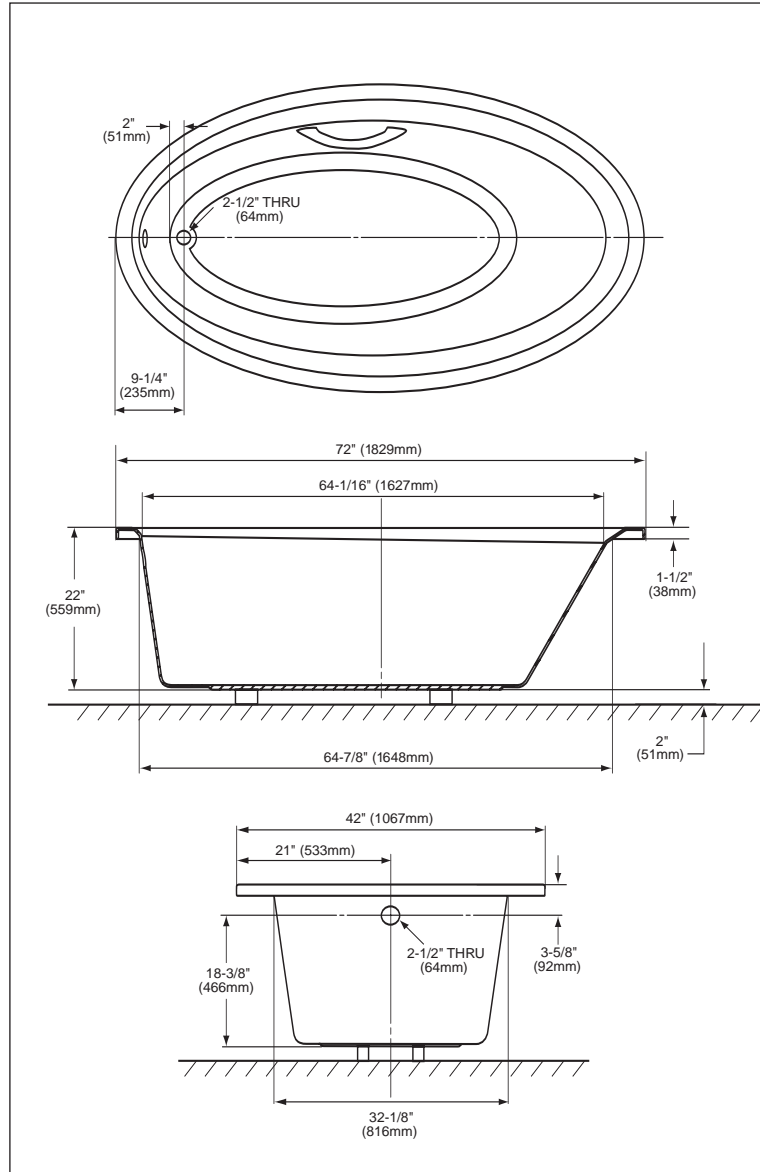

ABY914N - Dorian™ 6' Soaker Bathtub

- 72" x 42" x 23"
- Luxuriously deep Bathing Well
- Cast-acrylic construction provides years of durability
- Slip-resistant surface
- Chrome Plated Solid Brass Grab Bar

■ **ABY914N**
Acrylic bathtub. Slip-resistant surface.

Colors:

Standard #01 Cotton
#12 Sedona Beige

Optional See price book for additional colors

Grab Bar Chrome

ABY914N

Dorian™ 6' Soaker Bathtub

■ STYLE

■ SPECIFICATIONS

Size: 72"L x 42"W
 Depth: 23"
 Warranty: 5 Year Limited Warranty on Acrylic Tub
 1 Year Limited Warranty on Components and Parts
 Material: Cast Acrylic
 Shipping Weight: **ABY914N**
 140 lbs.
 Shipping Dimensions: **ABY914N**
 76"L x 45"W x 24"H
 Gallons: **ABY914N**
 85 to overflow
 50 min. operational capacity

ABY914N - Dorian™ 6' Soaker Bathtub

Fixture meets ANSI/ASME standard Z124.1, IAPMO/UPC, and CSA requirements.

These dimensions and specifications are subject to change without notice.

Use TOTO® cut template to assure rough in dimensions.