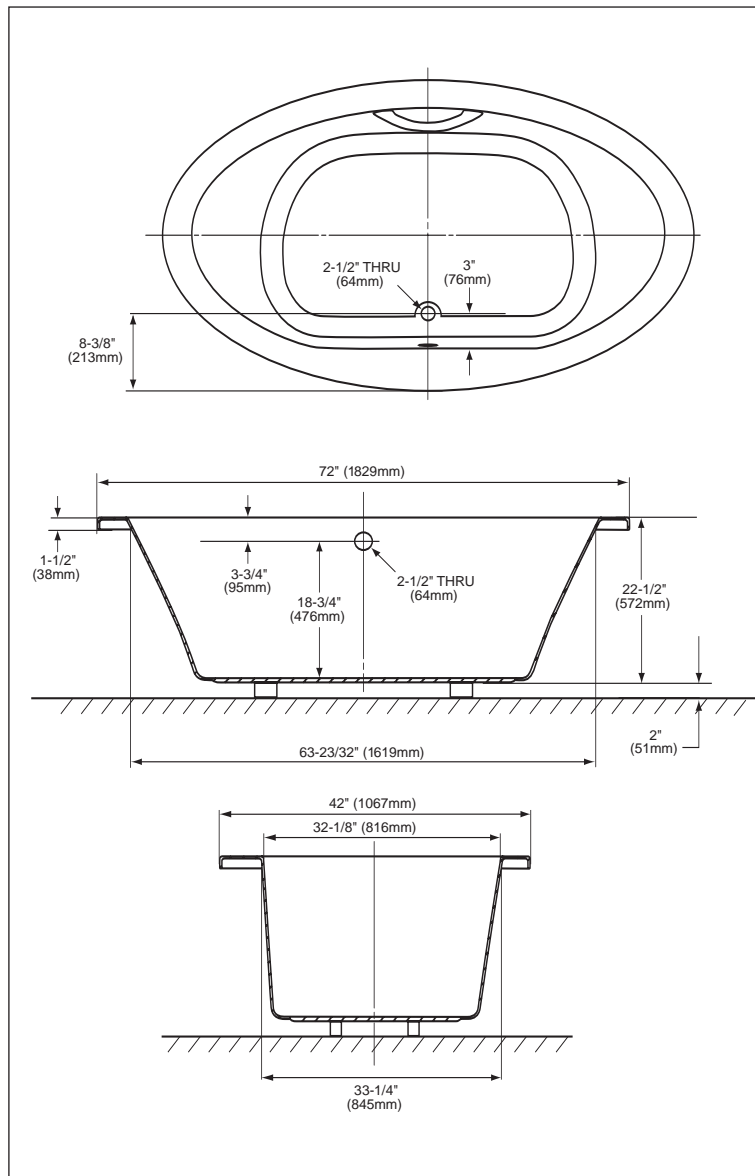

TOTO®

Perfection by Design

ABY904N Pacifica™ 6' Soaker Bathtub

ABY904N - Pacifica™ 6' Soaker Bathtub

- 72" x 42" x 23"
- Luxuriously deep Bathing Well
- Cast-acrylic construction provides years of durability
- Slip-resistant surface
- Chrome Plated Solid Brass Grab Bar

■ **ABA904R**
Acrylic bathtub. Slip-resistant surface. Right keypad/ left blower

Colors:

Standard #01 Cotton
#12 Sedona Beige

Optional See price book for additional colors

Grab Bar Chrome

ABY904N

Pacifica™ 6' Soaker Bathtub

■ SPECIFICATIONS

Size: 72"L x 42"W
 Depth: 23"
 Warranty: 5 Year Limited Warranty on Acrylic Tub
 1 Year Limited Warranty on Components and Parts
 Material: Cast Acrylic
 Shipping Weight: **ABA904L/ABA904R**
 140 lbs.
 Shipping Dimensions: **ABA904L/ABA904R**
 76"L x 45"W x 24"H
 Gallons: **ABA904L/ABA904R**
 100 to overflow
 50 min. operational capacity

ABY904N - Pacifica™ 6' Soaker Bathtub

Fixture meets ANSI/ASME standard Z124.1, IAPMO/UPC, and CSA requirements.

These dimensions and specifications are subject to change without notice.

Use TOTO® cut template to assure rough in dimensions.