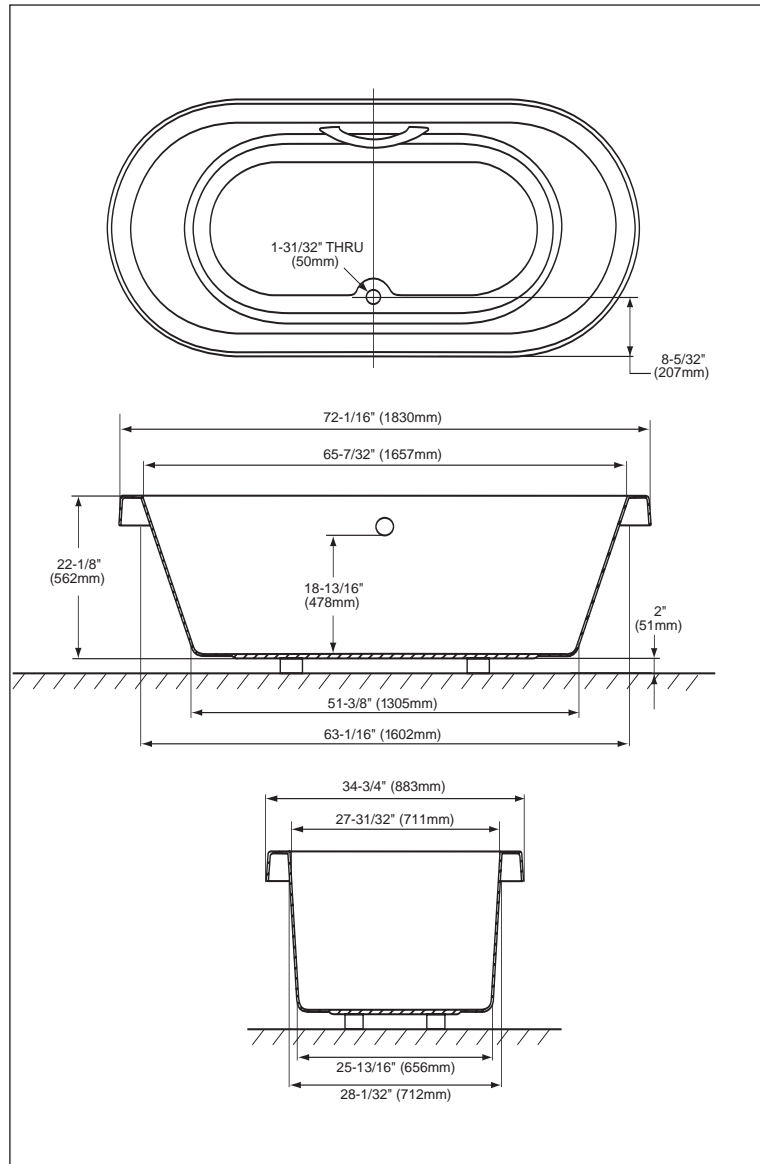

### ■ SPECIFICATIONS

Size: 72"L x 34-3/4"W  
 Depth: 22"  
 Warranty: 5 Year Limited Warranty on Acrylic Tub  
 1 Year Limited Warranty on Components and Parts  
 Material: Lucite Cast Acrylic

Shipping Weight:  
**ABY794N**  
 110 lbs.

Shipping Dimensions:  
**ABY794N**  
 76"L x 39-1/2"W  
 x 24"H

Gallons: **ABY794N**  
 100 to overflow

ABY794N - Nexus™ 6' Soaker Bathtub

Fixture meets ANSI/ASME standard Z124.1, IAPMO/UPC, and CSA requirements.