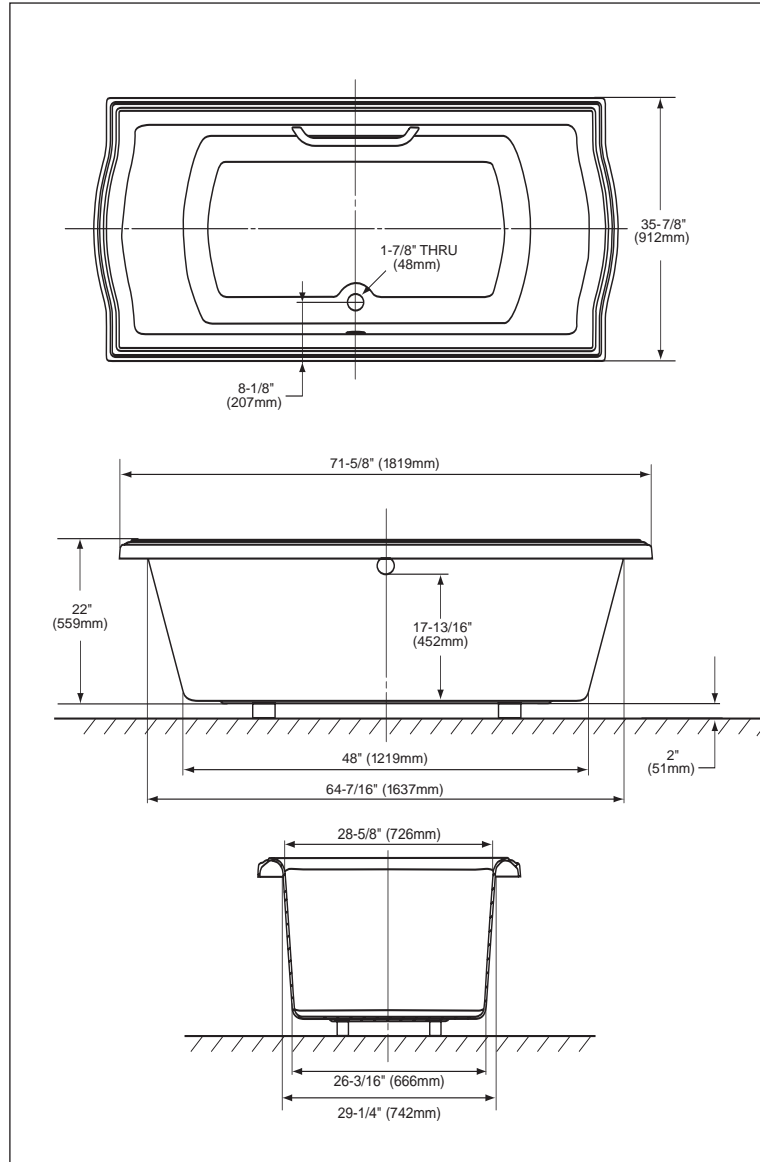

### ■ SPECIFICATIONS

Size: 71-5/8"L x 35-7/8"W

Depth: 22"

Warranty: 5 Year Limited Warranty  
on Acrylic Tub  
1 Year Limited Warranty  
on Components and Parts

Material: Lucite Cast Acrylic

Shipping Weight:

**ABY784N**

110 lbs.

Shipping Dimensions:

**ABY784N**

76"L x 39-1/2"W  
x 24"H

Gallons:

**ABY784N**

115 to overflow

ABY784N - Clayton™ 6' Soaker Bathtub

Fixture meets ANSI/ASME standard Z124.1,  
IAPMO/UPC, and CSA requirements.

These dimensions and specifications are  
subject to change without notice.

Use TOTO® cut template to assure rough  
in dimensions.