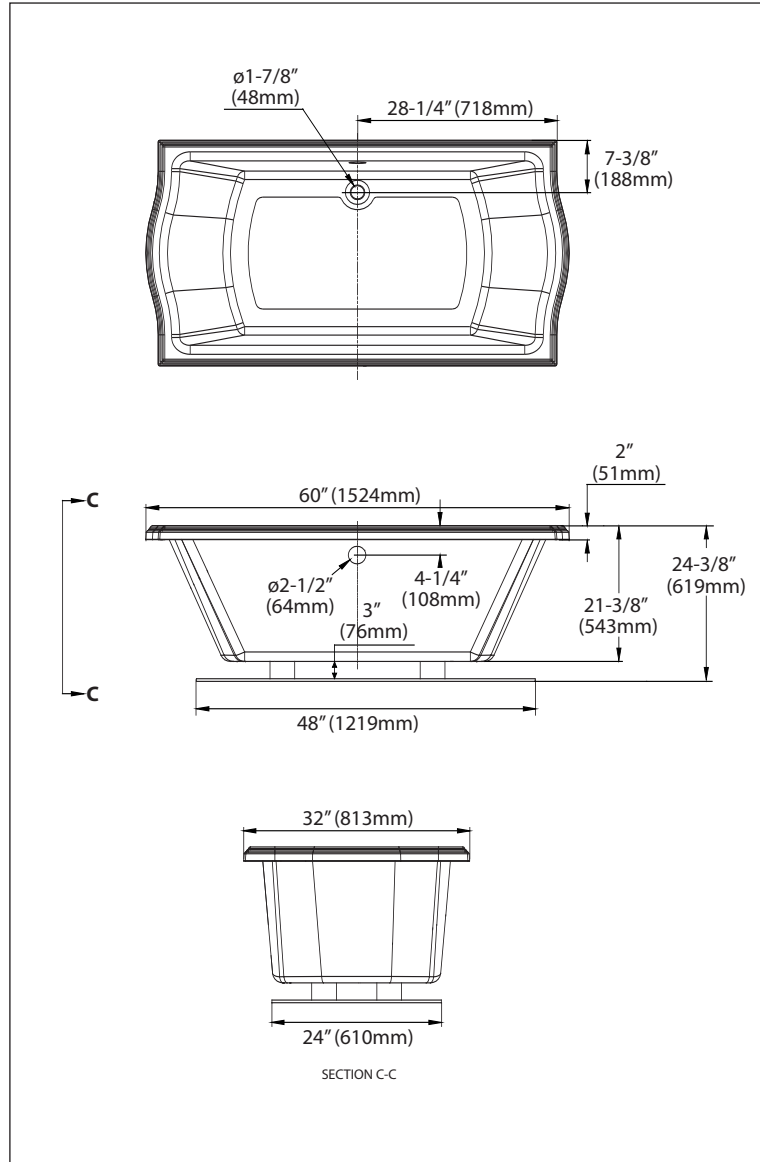

### ■ SPECIFICATIONS

Size: 60"L x 32"W  
 Depth: 21-3/8"  
 Warranty: 5 Year Limited Warranty on Acrylic Tub  
 1 Year Limited Warranty on Components and Parts  
 Material: Lucite Cast Acrylic

Shipping Weight:  
**ABY781N**  
 110 lbs.

Shipping Dimensions:  
**ABY781N**  
 67-1/4"L x 38-1/4"W  
 x 26"H

Gallons: **ABY781N**  
 65 to overflow

ABY781N - Clayton™ 60" x 32" Soaker Bathtub

Fixture meets ANSI/ASME standard Z124.1, ETL, and C-UPC requirements.