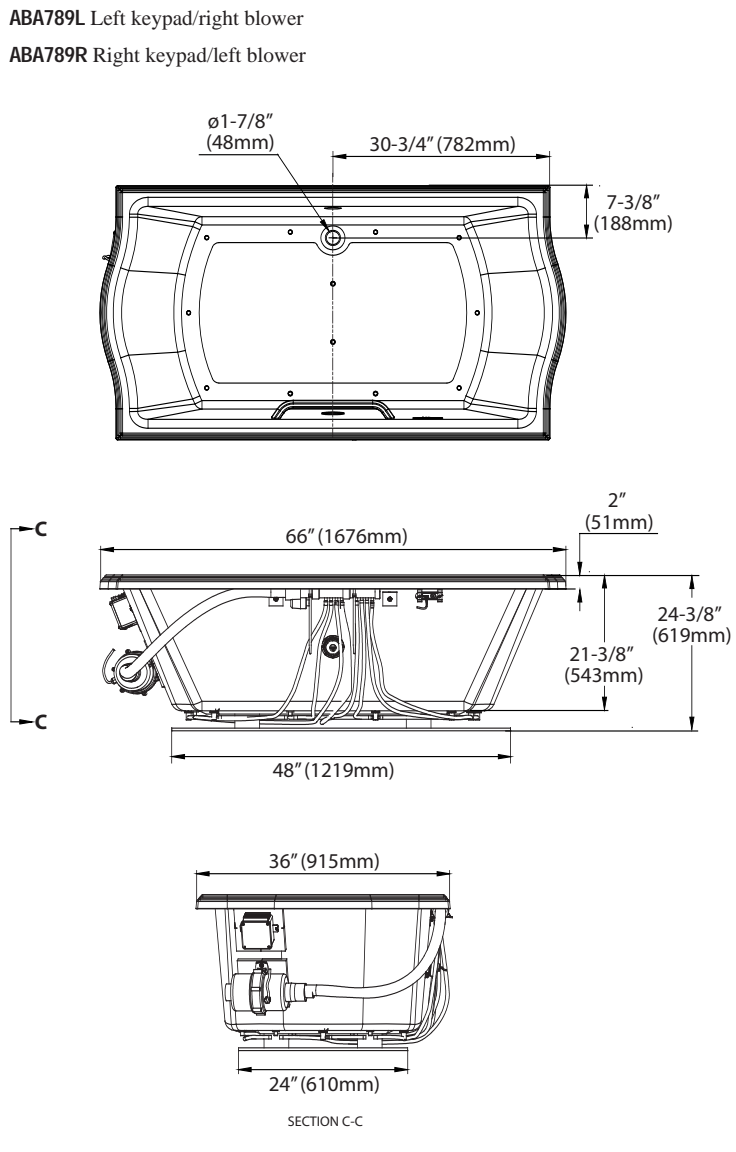

■ SPECIFICATIONS

Size: 66"L x 36"W
 Depth: 21-3/8"
 Warranty: 5 Year Limited Warranty on Acrylic Tub
 1 Year Limited Warranty on Components and Parts
 Material: Lucite Cast Acrylic

Electrical Requirements:
 15 AMP; 120V w/GFI

Shipping Weight:
ABA789L/ABA789R
 120 lbs.

Shipping Dimensions:
ABA789L/ABA789R
 67-1/4"L x 38-1/4"W
 x 26"H

Gallons: **ABA789L/ABA789R**
 85 to overflow

ABA789R - Clayton™ 66" x 36" Air Bath™

Fixture meets ANSI/ASME standard Z124.1, ETL, and C-UPC requirements.